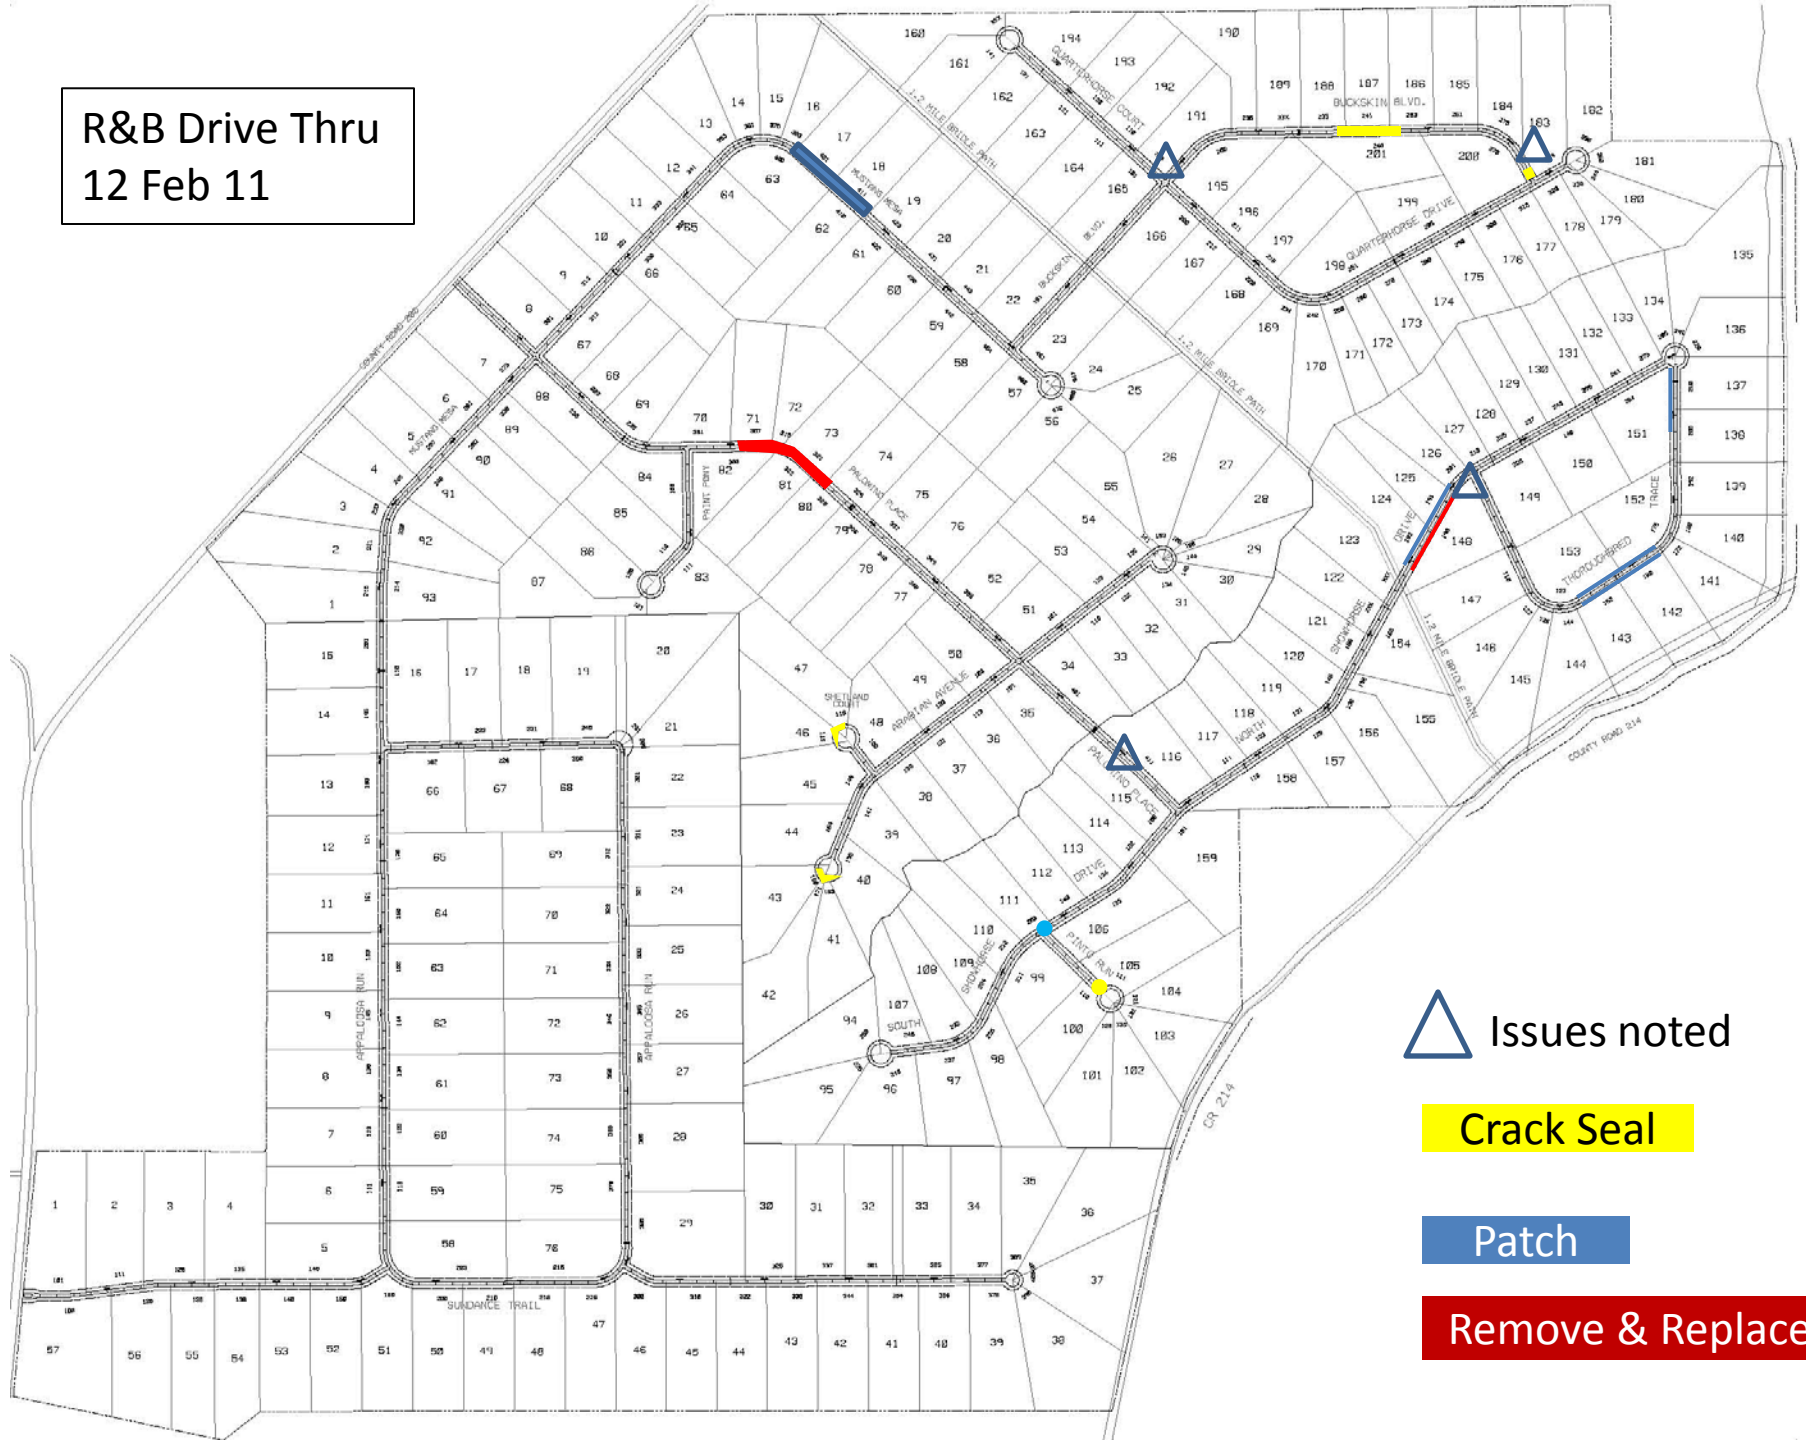

R&B Drive Thru
12 Feb 11

△ Issues noted

Crack Seal

Patch

Remove & Replace